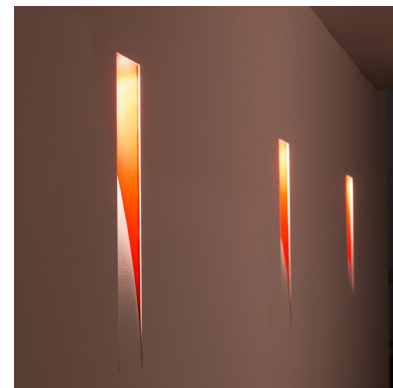

Name **Santiago**
Number KT102S

kinetura
By Tekna

General

Location	Indoor
Main Material	Steel/Aluminium
IP Class	IP20
Class	I
Bathroom zone	Not applicable
Voltage	220-240 VAC/ 50-60 Hz
Power supply	Integrated 24V DC/20W
Cable length (m)	-
Dimensions (mm/ W-H-D)	280-600-72
Mounting method	Mounting frame (plasterboard/concrete)
Gross weight (kg)	4,5
Net weight (kg)	3,5
Packaging (mm / W-H-D)Location	340-700-95

Lamp

Light source	LED module
Number of light sources	1
Power consumption	12W
Luminous flux	1190 lm (source)
Color temperature	2700K
CRI	90
Lifetime	50.000hrs
0% to 100%	30Sec

Electrical

Switch	Yes (Bluetooth + Dali)
Battery	No
Dimmable	Yes
Dimming range	<20% to 100%
Dimming method	Bluetooth (Casambi)
Supply Frequency	-
Driver/Ballast Voltage	-
Rated Power	20W

Finishes

Interior finish	 Ghost White
	 Venetian Red
	 Jet Black
	 Sunrise Yellow
	 Custom Color
Exterior finish	 Primed White