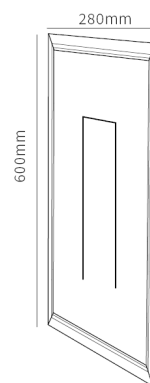

Lamp

Light source	LED module
Number of light sources	1
Power consumption	12W
Luminous flux	1190 lm (source)
Color temperature	2700K
CRI	90
Lifetime	50.000hrs
0% to 100%	30Sec