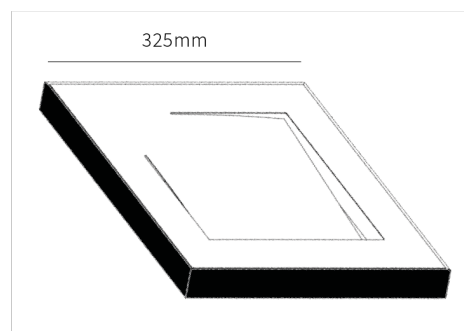

Lamp

Light source	LED module
Number of light sources	2
Power consumption	15W
Luminous flux	1320 lm (source)
Color temperature	2700K
CRI	80
Lifetime	50.000hrs
0% to 100%	30Sec