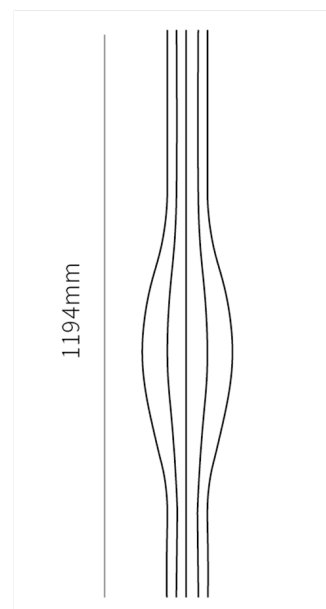

Name **Moscow**
Number KT111

kinetura
By Tekna

General

Location	Indoor
Main Material	Aluminium/ Phosphor Bronze
IP Class	IP20
Class	III
Bathroom zone	Not applicable
Voltage	220-240 VAC/ 50-60 Hz
Power supply	Included 24V DC/65W
Cable length (m)	1,4 + 3,1 (power supply)
Dimensions (mm/ W-H-D)	Closed 1194-76/ Open 1194-200
Mounting method	Pendant
Gross weight (kg)	7
Net weight (kg)	9,2
Packaging (mm / W-H-D)Location	220-1500-220

Lamp

Light source	CCFL/ LED module
Number of light sources	2
Power consumption	26W (source)/ 14W
Luminous flux	1360 lm/ 1000lm
Color temperature	2400K/ 2700K
CRI	80
Lifetime	50.000hrs
0% to 100%	35Sec

Electrical