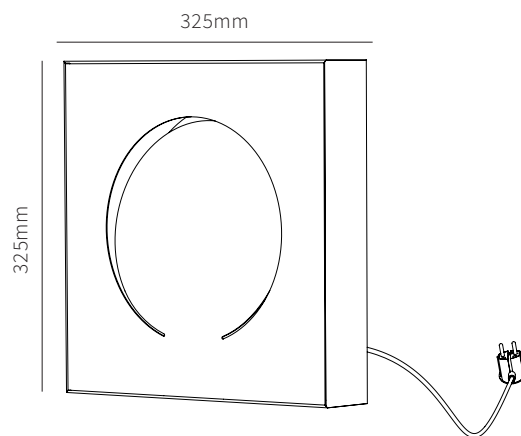

Lamp

Light source	LED module
Number of light sources	2
Power consumption	12W
Luminous flux	1320 lm (source)
Color temperature	2700K
CRI	80
Lifetime	50.000hrs
0% to 100%	30Sec