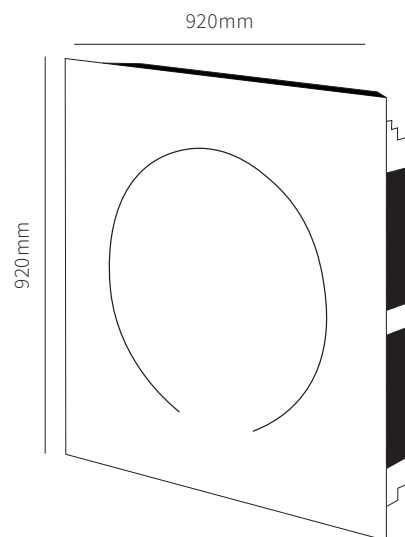

Lamp

Light source	LED Module
Number of light sources	4
Power consumption	24W
Luminous flux	2640lm (source)
Color temperature	2700K
CRI	80
Lifetime	50.000hrs
0% to 100%	30Sec