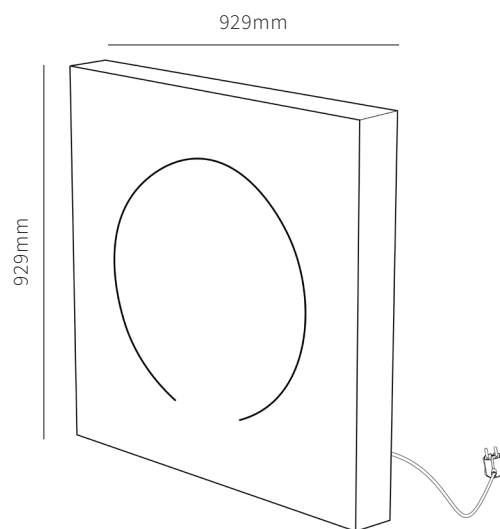

Lamp

Light source	LED Module
Number of light sources	4
Power consumption	24W
Luminous flux	2640lm (source)
Color temperature	2700K
CRI	80
Lifetime	50.000hrs
0% to 100%	30Sec