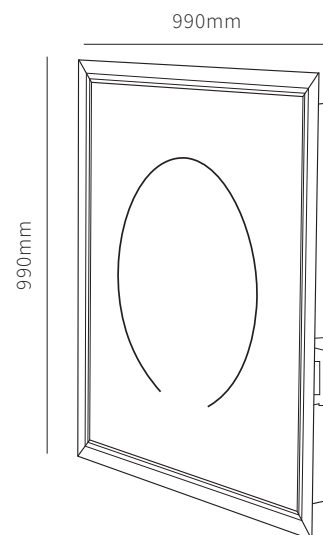

Lamp

Light source	LED Module
Number of light sources	4
Power consumption	24W
Luminous flux	2640lm (source)
Color temperature	2700K
CRI	80
Lifetime	50.000hrs
0% to 100%	30Sec