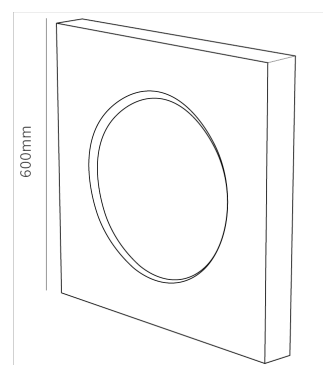

Lamp

Light source	LED module
Number of light sources	2
Power consumption	15W
Luminous flux	1320 lm (source)
Color temperature	2700K
CRI	80
Lifetime	50.000hrs
0% to 100%	30Sec