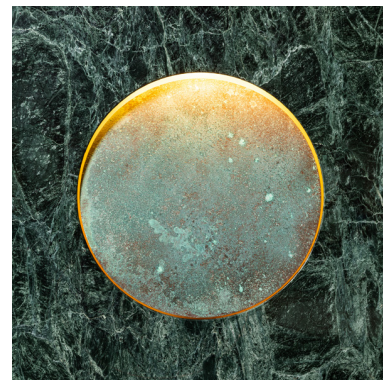

Name **Flex Circle 60 Trimless**
Number KT119S

kinetura
By Tekna

General

Location	Indoor
Main Material	Steel/Aluminium
IP Class	IP20
Class	I
Bathroom zone	Not applicable
Voltage	220-240 VAC/ 50-60 Hz
Power supply	Integrated 24V DC/20W
Cable length (m)	-
Dimensions (mm/ W-H-D)	800-800-110
Mounting method	Mounting angles
Gross weight (kg)	14
Net weight (kg)	17
Packaging (mm / W-H-D)Location	1050-1070-160