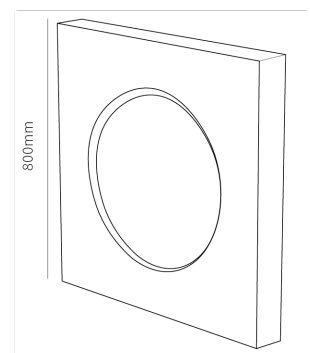

Lamp

Light source	LED module
Number of light sources	4
Power consumption	24W
Luminous flux	2260 lm (source)
Color temperature	2700K
CRI	80
Lifetime	50.000hrs
0% to 100%	30Sec