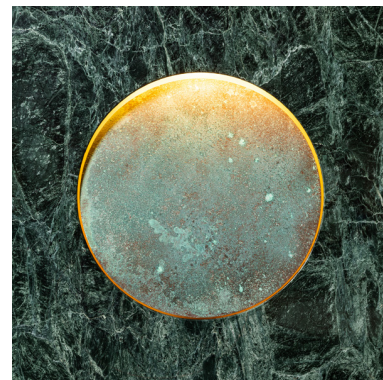

Name **Flex Circle 40 Trimless**
 Number KT114S

kinetura
By Tekna

General

Location	Indoor
Main Material	Steel/Aluminium
IP Class	IP20
Class	I
Bathroom zone	Not applicable
Voltage	220-240 VAC/ 50-60 Hz
Power supply	Integrated 24V DC/20W
Cable length (m)	-
Dimensions (mm/ W-H-D)	600-600-110
Mounting method	Mounting angles
Gross weight (kg)	10
Net weight (kg)	13
Packaging (mm / W-H-D)Location	760-780-160

Finishes

Interior finish		Ghost White
		Venetian Red
		Jet Black
		Olympic Gold
		Custom Color
Exterior finish		Ghost White
		Aged Bronze
		Aged Brass
		Acid Green

Name **Flex Circle 60 Trimless**
Number KT119S

Finishes

Interior finish		Ghost White
		Venetian Red
		Jet Black
		Olympic Gold
		Custom Color
Exterior finish		Ghost White
		Aged Bronze
		Aged Brass
		Acid Green