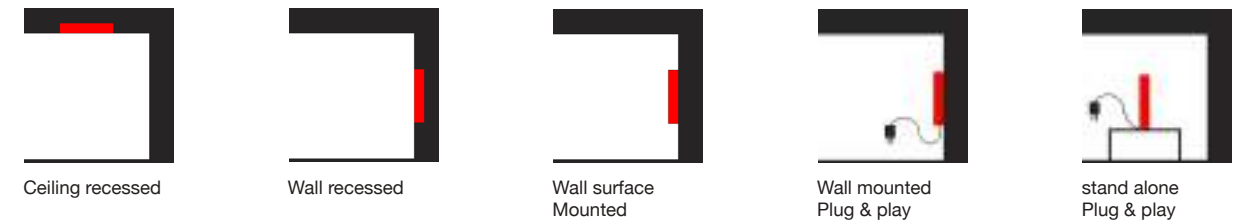

### SOME TYPICAL EXAMPLES OF USE

- As a decorative light object on a sideboard
- Integrated as feature elements in a waiting room, lobby or entrance
- In a frame on a wall

### DESIGNERS

Xaveer Claerhout & Barbara Van Biervliet

Possible ways of application

Dimensions

- Weight: 3,5kg
- Total frontsurface: 325x 325 mm (344 x 344 mm for fibreboard integration version)
- Depth of luminaire: 60 mm
- Flexing part of front: 213 mm diameter