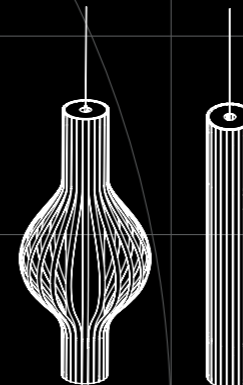

shanghai

my lantern
enchants
your space

living chandelier

Light & Movement

- dimmable high quality LED (2.700K)
- downlight 38W / 4000lm
- uplight 15W / 2000lm
- central light 180W / 20.000lm
- integrated metamorphic unit for symbiotic control of light and transformation

Installation options

- pendant chandelier
- optional integrated motion detection
- optional remote control unit

Technical

- 110-240V AC
- 3 inputs 1-10V for control of metamorphic unit to create unlimited scenarios
- L 1.650 mm / Diam. closed: 240 mm / Diam open: 750 mm

Colours

- Bronze + Bronze
- Ghost White + Ghost white
- Charcoal Black + Bronze

patented technology

design by Xaveer Claerhout & Barbara Van Biervliet for Kinetura