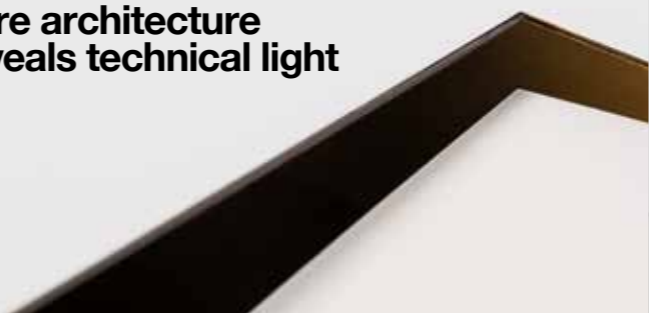

pure architecture
reveals technical light